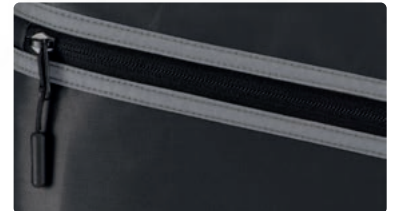

REFLECTIVE

high visibility
profile